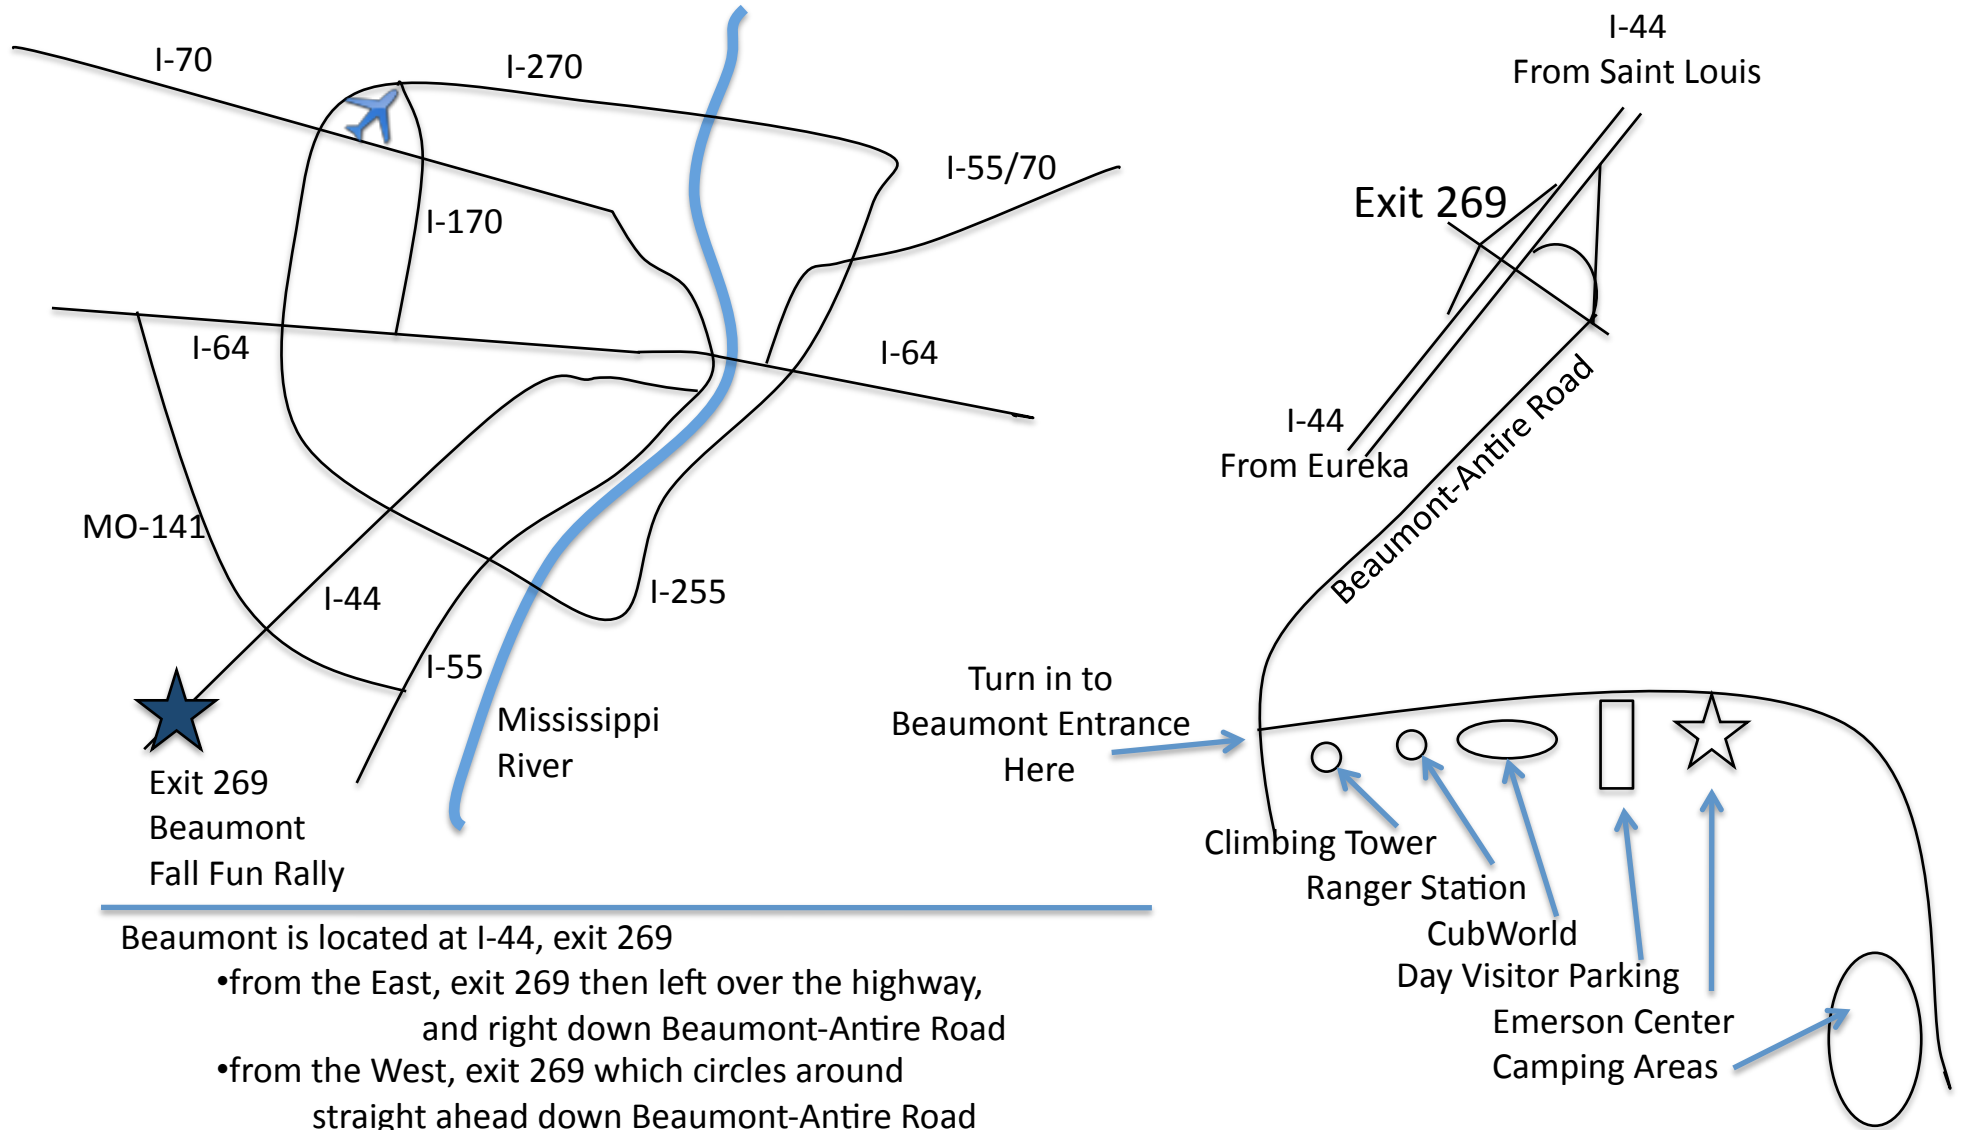

Getting to the Fall Fun Rally

Beaumont is located at I-44, exit 269

- from the East, exit 269 then left over the highway, and right down Beaumont-Antire Road
- from the West, exit 269 which circles around straight ahead down Beaumont-Antire Road

Towards the bottom of the hill, the road turns to the left and the entrance to Beaumont will be on the left

Pass the Climbing Tower, Ranger Station, Cub World, Day parking Lot

Check-in and HQ for the weekend will be at the Emerson Center